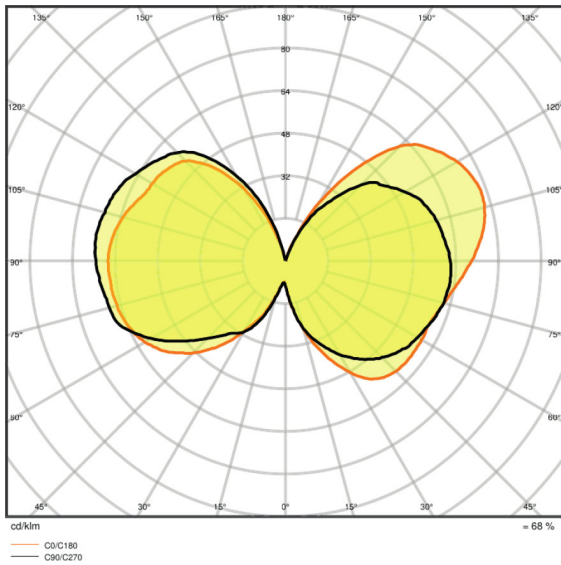

Light Distribution

LDC typ polar

LOGISTICAL DATA

Product code	Packaging unit (Pieces/Unit)	Dimensions (length x width x height)	Gross weight	Volume
4058075267244	Folding carton box 1	64 mm x 64 mm x 131 mm	46.00 g	0.54 dm³
4058075267251	Shipping carton box 10	332 mm x 138 mm x 147 mm	614.00 g	6.73 dm³

The mentioned product code describes the smallest quantity unit which can be ordered. One shipping unit can contain one or more single products. When placing an order, for the quantity please enter single or multiples of a shipping unit.

DISCLAIMER

Subject to change without notice. Errors and omission excepted. Always make sure to use the most recent release.